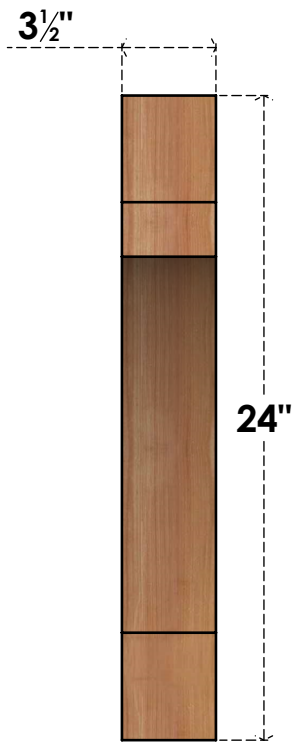

BRC04X24X24MRC00SWR

3 1/2"W X 24"D X 24"H MERCED SMOOTH BRACE, WESTERN RED CEDAR

SIDE

FRONT

EKENA MILLWORK
 2300 WEST MAIN ST.
 CLARKSVILLE, TX 75426
 TOLL FREE: 866-607-0453
 WWW.EKENAMILLWORK.COM

NOTES

1. INSTALLATION TO BE COMPLETED IN ACCORDANCE WITH MANUFACTURER'S SPECIFICATIONS.
2. DRAWING MAY NOT BE TO SCALE
3. THIS DRAWING IS INTENDED FOR DESIGN AND PLANNING PURPOSES ONLY.
4. ALL INFORMATION CONTAINED HEREIN WAS CURRENT AT THE TIME OF DEVELOPMENT BUT MUST BE REVIEWED AND APPROVED BY THE PRODUCT MANUFACTURER TO BE CONSIDERED ACCURATE.
5. PRODUCTS ARE NOT KILN DRIED. THIS ITEM IS UNIQUE AND WILL CONTAIN THE NATURAL VARIATIONS THAT THE WOOD SPECIES OFFERS. THIS MAY RESULT IN VARIATIONS UP TO 1/4"