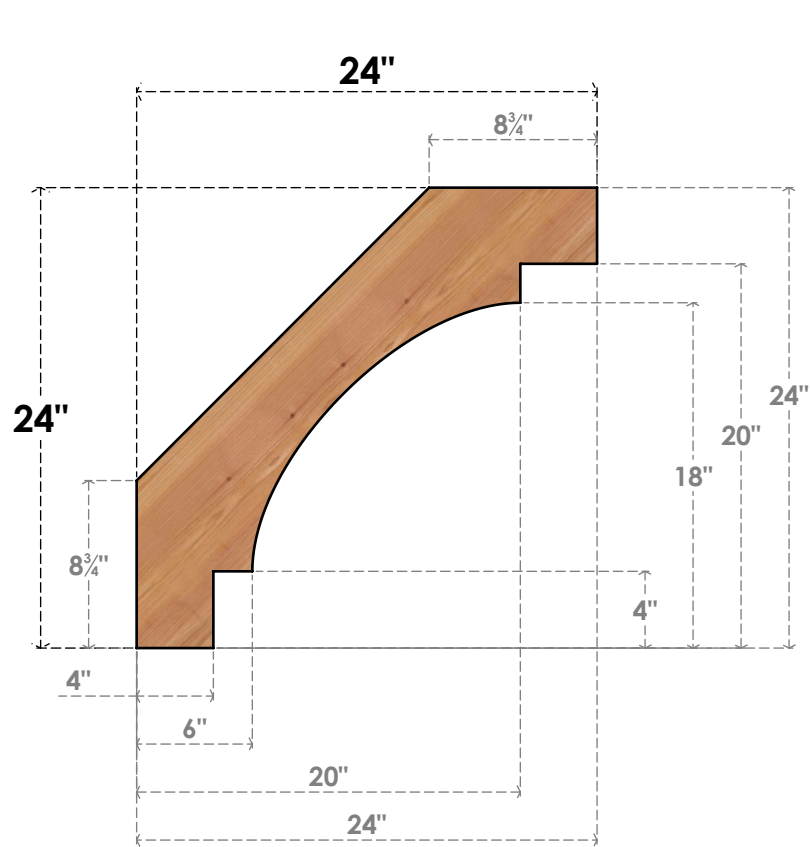

BRC04X24X24MRC00SWR

3 1/2"W X 24"D X 24"H MERCED SMOOTH BRACE, WESTERN RED CEDAR

SIDE

FRONT

EKENA MILLWORK
 2300 WEST MAIN ST.
 CLARKSVILLE, TX 75426
 TOLL FREE: 866-607-0453
 WWW.EKENAMILLWORK.COM

NOTES

1. INSTALLATION TO BE COMPLETED IN ACCORDANCE WITH MANUFACTURER'S SPECIFICATIONS.
2. DRAWING MAY NOT BE TO SCALE
3. THIS DRAWING IS INTENDED FOR DESIGN AND PLANNING PURPOSES ONLY.
4. ALL INFORMATION CONTAINED HEREIN WAS CURRENT AT THE TIME OF DEVELOPMENT BUT MUST BE REVIEWED AND APPROVED BY THE PRODUCT MANUFACTURER TO BE CONSIDERED ACCURATE.
5. PRODUCTS ARE NOT KILN DRIED. THIS ITEM IS UNIQUE AND WILL CONTAIN THE NATURAL VARIATIONS THAT THE WOOD SPECIES OFFERS. THIS MAY RESULT IN VARIATIONS UP TO 1/4"